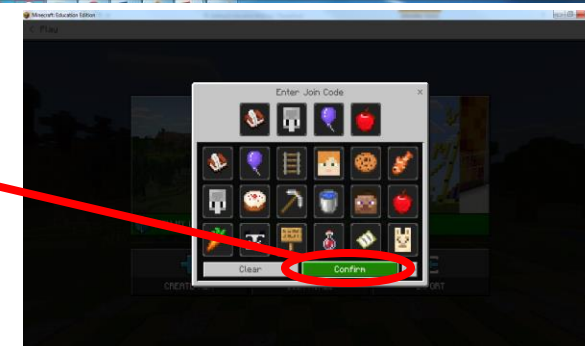

VIDEO TOUR OF THE ISS

VIDEO DISCUSSION

- What is your favorite part of the video?
- Why is it your favorite?
- What did you learn that you did not know before?
- Why is this important?

EXPLORING THE ISS

- Join the Minecraft world *ISS Minecraft Challenge.mcworld* hosted by the teacher.
- Explore the ISS and take notes on how it is built.
- Go on a scavenger hunt for:
 - Airlock
 - Cupola
 - Hatch
 - Laboratories
 - Main Hallway
 - Sleeping Quarters

JOINING

- Sign in to Minecraft.
- Click *Play*.
- Click *Join World*.
- Enter the *Join Code*.
- Click *Confirm*.

STUDENT ACTIVITY 1 – JOIN CA BORDER WORLD

- Teachers will give students a number
- Join the Minecraft world the teacher hosts
- Go to the area with the number you have been assigned.