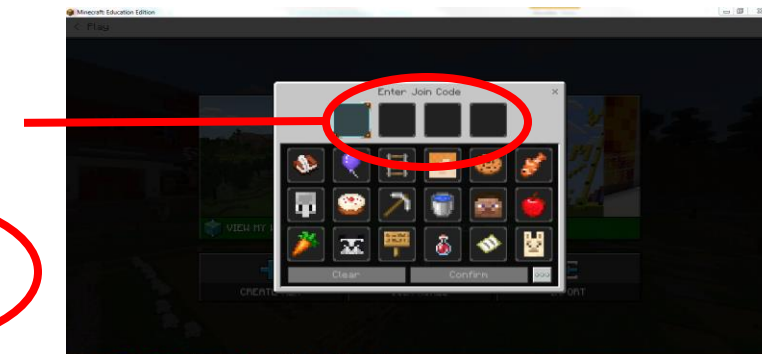

VIDEO TOUR OF THE ISS

VIDEO DISCUSSION

- What is your favorite part of the video?
- Why is it your favorite?
- What did you learn that you did not know before?
- Why is this important?

EXPLORING THE ISS

- Join the Minecraft world *ISS Minecraft Challenge.mcworld* hosted by the teacher.
- Explore the ISS and take notes on how it is built.
- Go on a scavenger hunt for:
 - Airlock
 - Cupola
 - Hatch
 - Laboratories
 - Main Hallway
 - Sleeping Quarters

JOINING

- Sign in to Minecraft.
- Click *Play*.
- Click *Join World*.
- Enter the *Join Code*.
- Click *Confirm*.

STUDENT ACTIVITY 1 – JOIN CA BORDER WORLD

- Teachers will give students a number
- Join the Minecraft world the teacher hosts
- Go to the area with the number you have been assigned.