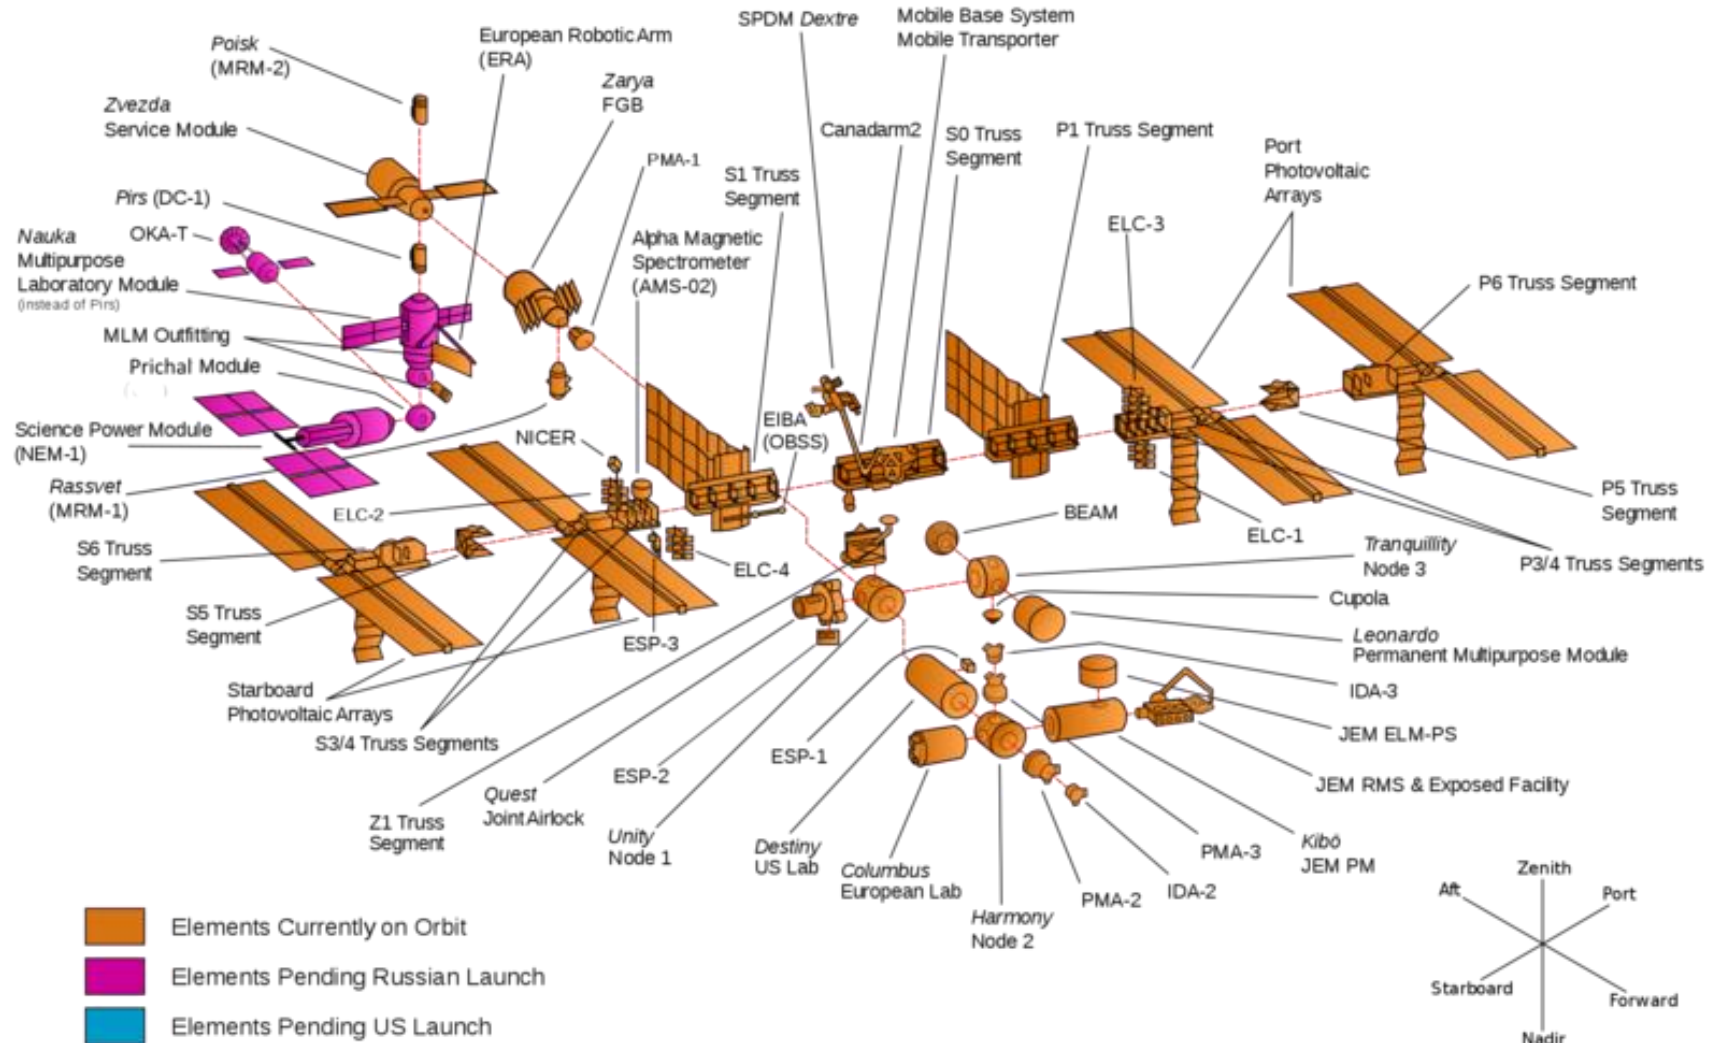

ISS Configuration

As of June 2017