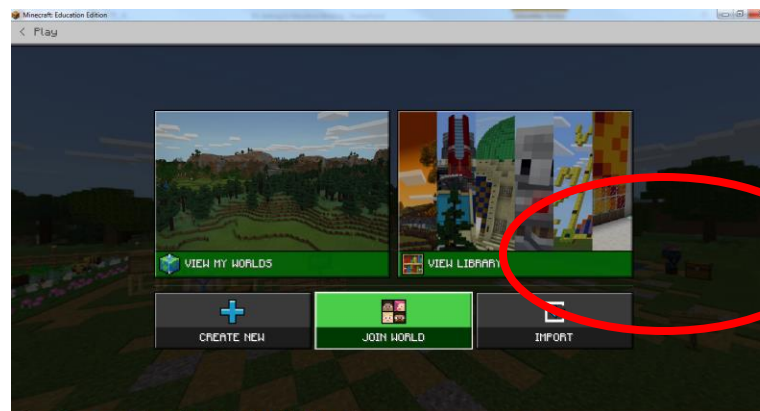

VIDEO TOUR OF THE ISS

VIDEO DISCUSSION

- What is your favorite part of the video?
- Why is it your favorite?
- What did you learn that you did not know before?
- Why is this important?

EXPLORING THE ISS

- Join the Minecraft world *ISS Minecraft Challenge.mcworld* hosted by the teacher.
- Explore the ISS and take notes on how it is built.
- Go on a scavenger hunt for:
 - Airlock
 - Cupola
 - Hatch
 - Laboratories
 - Main Hallway
 - Sleeping Quarters

JOINING

- Sign in to Minecraft.
- Click *Play*.
- Click *Join World*.
- Enter the *Join Code*.
- Click *Confirm*.

STUDENT ACTIVITY 1 – JOIN CA BORDER WORLD

- Teachers will give students a number
- Join the Minecraft world the teacher hosts
- Go to the area with the number you have been assigned.