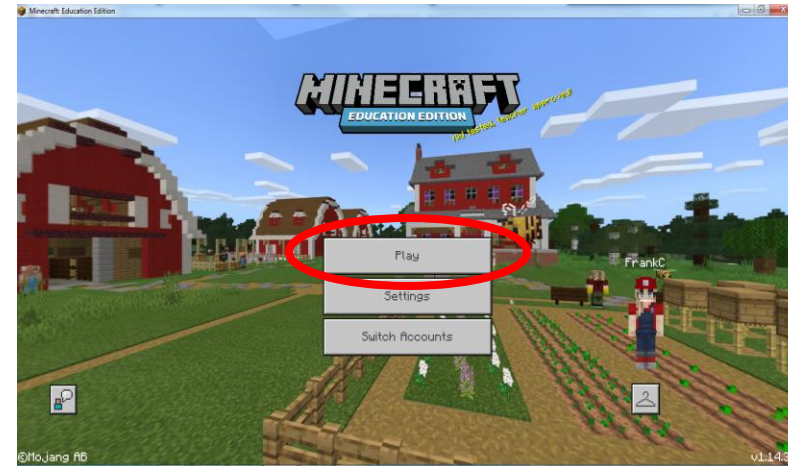

VIDEO TOUR OF THE ISS

VIDEO DISCUSSION

- What is your favorite part of the video?
- Why is it your favorite?
- What did you learn that you did not know before?
- Why is this important?

EXPLORING THE ISS

- Join the Minecraft world *ISS Minecraft Challenge.mcworld* hosted by the teacher.
- Explore the ISS and take notes on how it is built.
- Go on a scavenger hunt for:
 - Airlock
 - Cupola
 - Hatch
 - Laboratories
 - Main Hallway
 - Sleeping Quarters

JOINING

- Sign in to Minecraft.
- Click *Play*.
- Click *Join World*.
- Enter the *Join Code*.
- Click *Confirm*.

STUDENT ACTIVITY 1 – JOIN CA BORDER WORLD

- Teachers will give students a number
- Join the Minecraft world the teacher hosts
- Go to the area with the number you have been assigned.