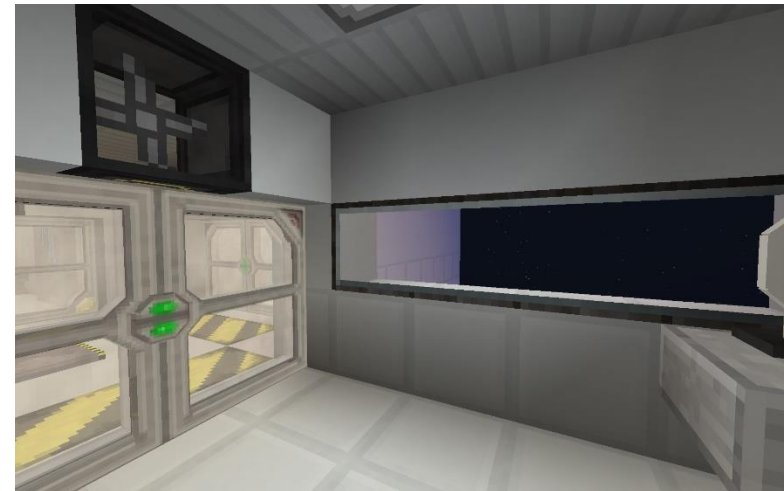

ISS Configuration

As of June 2017

WHAT IS IN THE ISS?

- Sleeping quarters
- Kitchen
- Bathrooms
- Gym
- Laboratories for experiments.
- Researchers from 103 countries have conducted thousands of experiments on the ISS.

STUDENT ACTIVITY 2 – MAIN HALLWAY

- Build the main hallway of your space station in Minecraft.
- Build your space station at least 50 blocks in the air above the ground.
- The corridor must be at least 3 blocks wide and 3 blocks high.
- This should be at least 45 blocks long.

MAIN HALLWAY IDEAS

STUDENT ACTIVITY 3 – MODULES

- Design and build the modules for your space station in Minecraft.
- Modules include:
 - Kitchen
 - Gym
 - Sleeping quarters

END OF LESSON 1